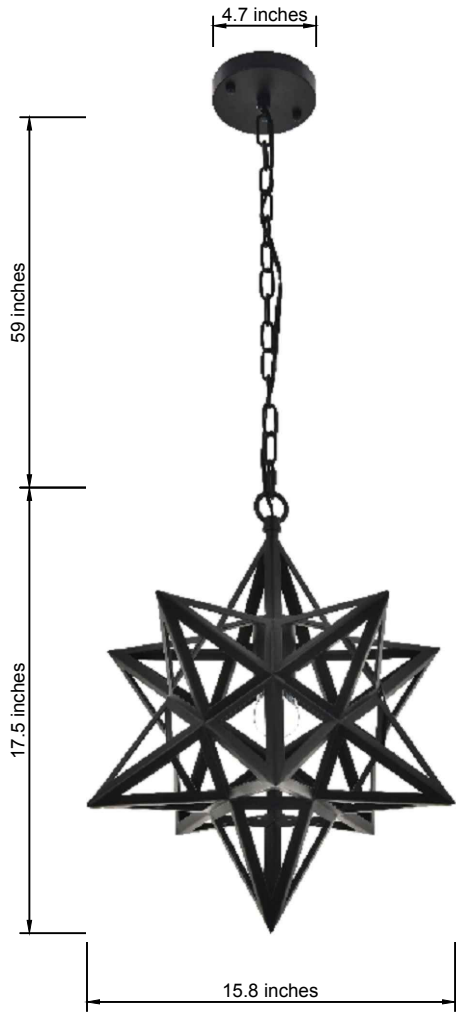

PRODUCT SPECIFICATION SHEET

Nocturne COLLECTION
Nocturne 1-Light Black Pendant

Black
Item No: LD4076D16BK

Dimensions

Canopy Size(in)	4.7"*1"
Chain/Rod Length	59"
Length	N/A
Width	15.8"
Height	17.5"
Maximum Height	81"

Specifications

Finish	1 Finish
Material	Iron
Glass Color	N/A
Type	Pendant
Hanging Device	Chain
Voltage	110-125V
Dimmable	YES
Warranty	1 Year Limited
Shipment Type	Small Parcel

Bulb / Socket

Socket Type	E26
Number of Lights	1
Wattage/Bulb	40W
Included	No

Installation

Indoor/Outdoor	Indoor
Dry/Wet/Damp	Dry
Weight	3.6 LBS
Wire Length	79"
Safety Rating	ETL Listed

Available Finishes